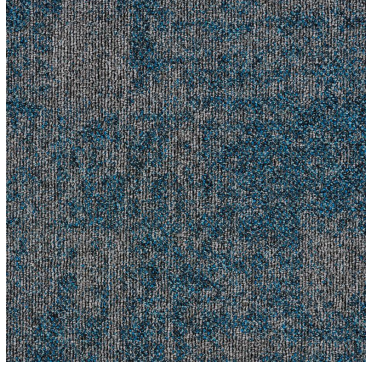

Glitter

Glitter 200, 202
Quarter-turn

Glitter 200

Style Name: Glitter

Construction: Multi-level Loop

Fiber: 100% PP

Gauge: 1/12"

Stitches: 10 per inch

Average Pile Height: 4mm \pm 0.5mm

Backing: PVC with fiberglass

Tile Size: 50cm*50cm

Glitter - Colorway (Part 1)

100 Base Color

101

102

200 Base Color

201

202

231

232

233

234

236

Glitter - Colorway (Part 2)